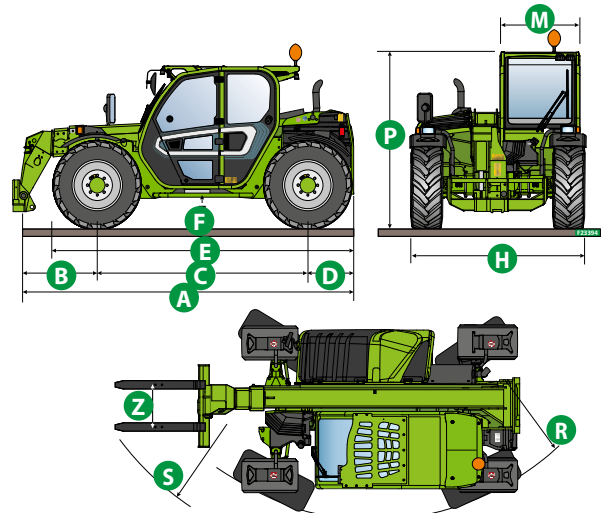

Dimensions

	TF33.9		
A (mm)	4330		
B (mm)	990		
C (mm)	2740		
D (mm)	600		
E (mm)	3910		
F (mm)	380		
H (mm)	2250		
M (mm)	1010		
P (mm)	2240		
R (mm)	4095		
S (mm)	4740		
Z (mm)	850